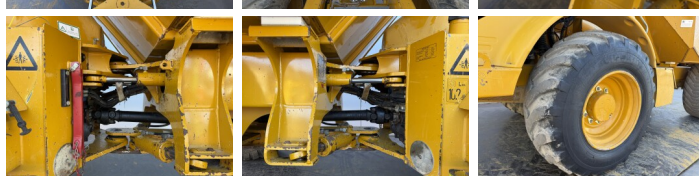

Algemeen

????	912F
????	Veldhoven, Netherlands
Certificaat	CE + EPA

Available at Boss Machinery! This Hydrema 912F Dump Truck from 2018 has an engine power of 104 kW and counts 8432 operational hours. The total weight of this Hydrema 912F is 7270 kg and the dimensions are 5.90 x 2.50 x 2.72. Furthermore, this 912F is equipped with Radio, Camera, The Hydrema Dump Truck also has a CE + EPA marking. Do you want more information or do you want to try the Hydrema 912F at our yard? Please let us know.