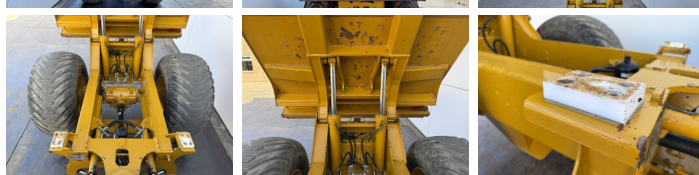

Algemeen

????	912F
????	Veldhoven, Netherlands
Certificaat	CE + EPA

Available at Boss Machinery! This Hydrema 912F Dump Truck from 2018 has an engine power of 104 kW and counts 8432 operational hours. The total weight of this Hydrema 912F is 7270 kg and the dimensions are 5.90 x 2.50 x 2.72. Furthermore, this 912F is equipped with Radio, Camera, The Hydrema Dump Truck also has a CE + EPA marking. Do you want more information or do you want to try the Hydrema 912F at our yard? Please let us know.