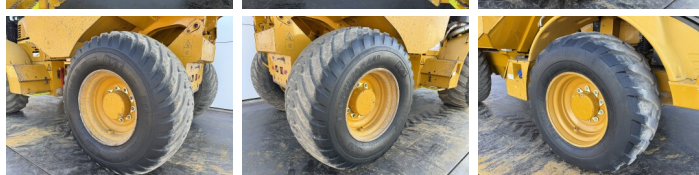

Algemeen

????	912F
????	Veldhoven, Netherlands
Certificaat	CE + EPA

Available at Boss Machinery! This Hydrema 912F Dump Truck from 2018 has an engine power of 104 kW and counts 8432 operational hours. The total weight of this Hydrema 912F is 7270 kg and the dimensions are 5.90 x 2.50 x 2.72. Furthermore, this 912F is equipped with Radio, Camera, The Hydrema Dump Truck also has a CE + EPA marking. Do you want more information or do you want to try the Hydrema 912F at our yard? Please let us know.