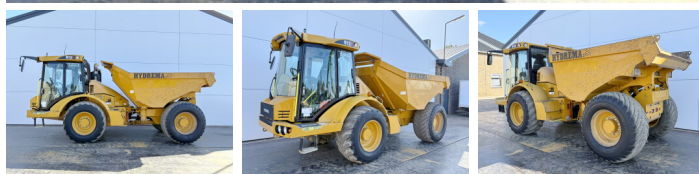

Algemeen

????	912F
????	Veldhoven, Netherlands
Certificaat	CE + EPA

Available at Boss Machinery! This Hydrema 912F Dump Truck from 2018 has an engine power of 104 kW and counts 8432 operational hours. The total weight of this Hydrema 912F is 7270 kg and the dimensions are 5.90 x 2.50 x 2.72. Furthermore, this 912F is equipped with Radio, Camera, The Hydrema Dump Truck also has a CE + EPA marking. Do you want more information or do you want to try the Hydrema 912F at our yard? Please let us know.