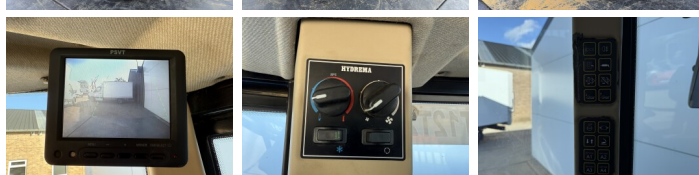

Algemeen

????	912F
????	Veldhoven, Netherlands
Certificaat	CE + EPA

Available at Boss Machinery! This Hydrema 912F Dump Truck from 2018 has an engine power of 104 kW and counts 8432 operational hours. The total weight of this Hydrema 912F is 7270 kg and the dimensions are 5.90 x 2.50 x 2.72. Furthermore, this 912F is equipped with Radio, Camera, The Hydrema Dump Truck also has a CE + EPA marking. Do you want more information or do you want to try the Hydrema 912F at our yard? Please let us know.