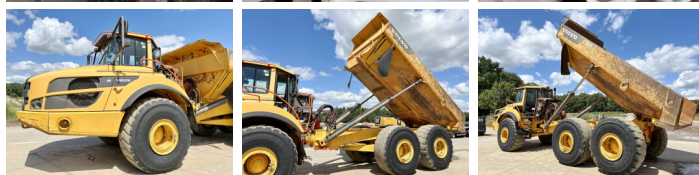

Motor informatie

Volvo
D16F
6
350