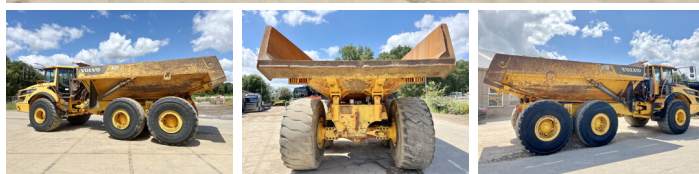

Volvo

# Volvo A40F

€ 77.500???

2014  
BM005984  
15.223

## Algemeen

A40F  
Veldhoven, Netherlands  
Chassis nummer VCEA040FCE0320060  
Available at Boss Machinery! This Volvo A40F Dump Truck from 2014 has an engine power of 350 kW and counts 15223 operational hours. The total weight of this Volvo A40F is 30600 kg and the dimensions are 11.40 x 3.60 x 3.70. Furthermore, this A40F is equipped with Heated Seat, Radio, etc. Do you want more information or do you want to try the Volvo A40F at our yard? Please let us know.

## Maten / Gewichten

30600  
11.40 x 3.60 x 3.70