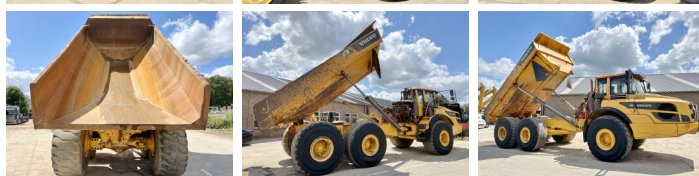

Banden / Rupsen

29.5 R25
29.5 R25
29.5 R25