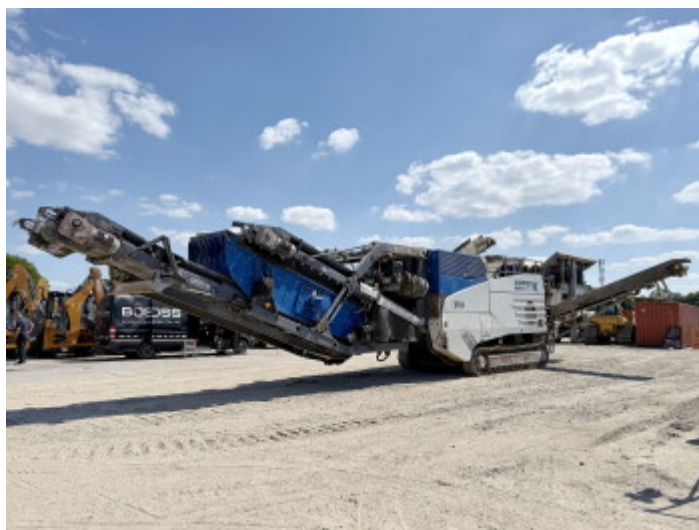

Algemeen

????? MR130Z EVO 2 K077 Impact Crusher
?????? Veldhoven, Netherlands
Certificaat CE

Available at Boss Machinery! This Kleemann MR130Z EVO 2 K077 Impact Crusher Crushers from 2014 has an engine power of 364 kW and counts 9426 operational hours. The total weight of this Kleemann MR130Z EVO 2 K077 Impact Crusher is 60900 kg and the dimensions are 19.60 x 3.25 x 4.00. Furthermore, this MR130Z EVO 2 K077 Impact Crusher is equipped with . The Kleemann Crushers also has a CE marking. Do you want more information or do you want to try the Kleemann MR130Z EVO 2 K077 Impact Crusher at our yard? Please let us know.