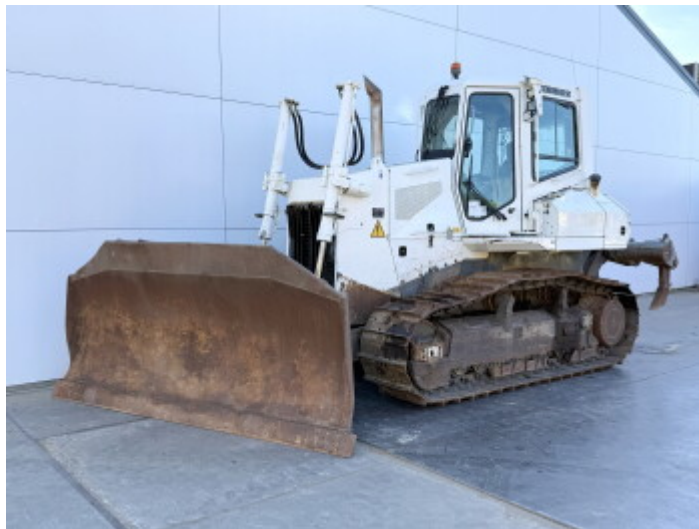

Liebherr

Liebherr PR724

€ 49.500???

2008
BM007545
11.613

Algemeen

PR724
Veldhoven, Netherlands
CE + EPA
Available at Boss Machinery! This Liebherr PR724 Dozer from 2008 has an engine power of 140 kW and counts 11613 operational hours. The total weight of this Liebherr PR724 is 18500 kg and the dimensions are 6.94 x 2.42 x 3.38. Furthermore, this PR724 is equipped with Ripper Valve, Camera. The Liebherr Dozer also has a CE + EPA marking. Do you want more information or do you want to try the Liebherr PR724 at our yard? Please let us know.

Maten / Gewichten

6.94 x 2.42 x 3.38
18500

Technische informatie

German Machine

Motor informatie

Liebherr
D934 LA6
4
140

Banden / Rupsen

40
50
50
60