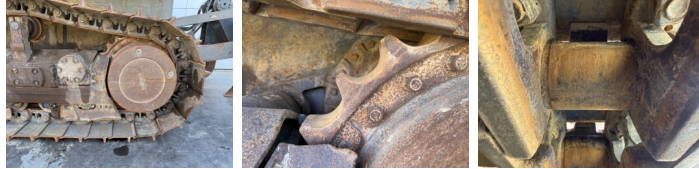

Liebherr

Liebherr PR724

€ 49.500???

2008
BM007545
11.613

Algemeen

PR724
Veldhoven, Netherlands
CE + EPA
Available at Boss Machinery! This Liebherr PR724 Dozer from 2008 has an engine power of 140 kW and counts 11613 operational hours. The total weight of this Liebherr PR724 is 18500 kg and the dimensions are 6.94 x 2.42 x 3.38. Furthermore, this PR724 is equipped with Ripper Valve, Camera. The Liebherr Dozer also has a CE + EPA marking. Do you want more information or do you want to try the Liebherr PR724 at our yard? Please let us know.

Maten / Gewichten

6.94 x 2.42 x 3.38
18500

Technische informatie

German Machine

Motor informatie

Liebherr
D934 LA6
4
140

Banden / Rupsen

40
50
50
60

Opties

Ripper Valve
Camera