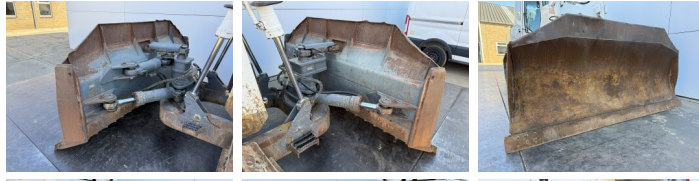

Liebherr

Liebherr PR724

€ 49.500???

2008
BM007545
11.613

Algemeen

PR724
Veldhoven, Netherlands
CE + EPA
Available at Boss Machinery! This Liebherr PR724 Dozer from 2008 has an engine power of 140 kW and counts 11613 operational hours. The total weight of this Liebherr PR724 is 18500 kg and the dimensions are 6.94 x 2.42 x 3.38. Furthermore, this PR724 is equipped with Ripper Valve, Camera. The Liebherr Dozer also has a CE + EPA marking. Do you want more information or do you want to try the Liebherr PR724 at our yard? Please let us know.

Maten / Gewichten

6.94 x 2.42 x 3.38
18500

Technische informatie

German Machine

Motor informatie

Liebherr
D934 LA6
4
140

Banden / Rupsen

40
50
50
60

Opties

Ripper Valve
Camera