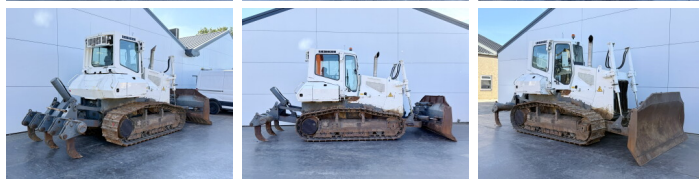

Liebherr

Liebherr PR724

€ 49.500???

2008
BM007545
11.613

Algemeen

PR724
Veldhoven, Netherlands
CE + EPA
Available at Boss Machinery! This Liebherr PR724 Dozer from 2008 has an engine power of 140 kW and counts 11613 operational hours. The total weight of this Liebherr PR724 is 18500 kg and the dimensions are 6.94 x 2.42 x 3.38. Furthermore, this PR724 is equipped with Ripper Valve, Camera. The Liebherr Dozer also has a CE + EPA marking. Do you want more information or do you want to try the Liebherr PR724 at our yard? Please let us know.

Maten / Gewichten

6.94 x 2.42 x 3.38
18500

Technische informatie

German Machine

Motor informatie

Liebherr
D934 LA6
4
140

Banden / Rupsen

40
50
50
60