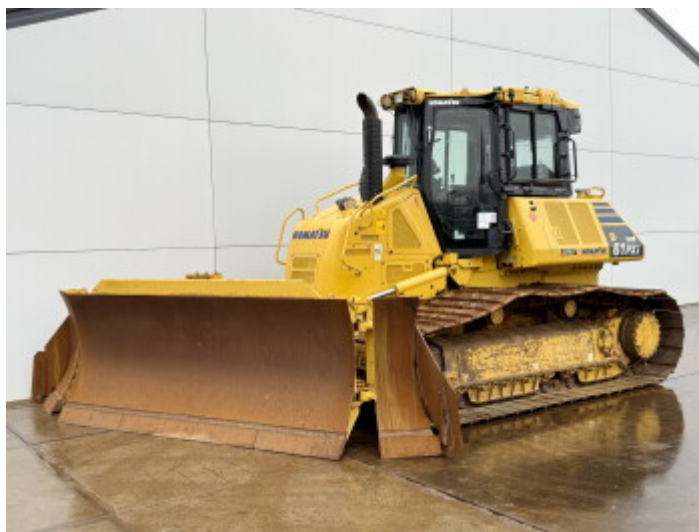

Algemeen

???? D61PXi-24
????? Veldhoven, Netherlands
Certificaat CE
Available at Boss Machinery! This Komatsu D61PXi-24 Dozer from 2018 has an engine power of 126 kW and counts 6786 operational hours. The total weight of this Komatsu D61PXi-24 is 19580 kg and the dimensions are 5.43 x 2.99 x 3.32. Furthermore, this D61PXi-24 is equipped with Ripper Valve, Camera, ?????, AdBlue, Radio, Bluetooth. The Komatsu Dozer also has a CE marking. Do you want more information or do you want to try the Komatsu D61PXi-24 at our yard? Please let us know.