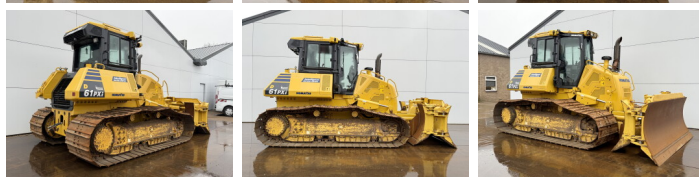

Algemeen

???? D61PXi-24
????? Veldhoven, Netherlands
Certificaat CE
Available at Boss Machinery! This Komatsu D61PXi-24 Dozer from 2018 has an engine power of 126 kW and counts 6786 operational hours. The total weight of this Komatsu D61PXi-24 is 19580 kg and the dimensions are 5.43 x 2.99 x 3.32. Furthermore, this D61PXi-24 is equipped with Ripper Valve, Camera, ?????, AdBlue, Radio, Bluetooth. The Komatsu Dozer also has a CE marking. Do you want more information or do you want to try the Komatsu D61PXi-24 at our yard? Please let us know.