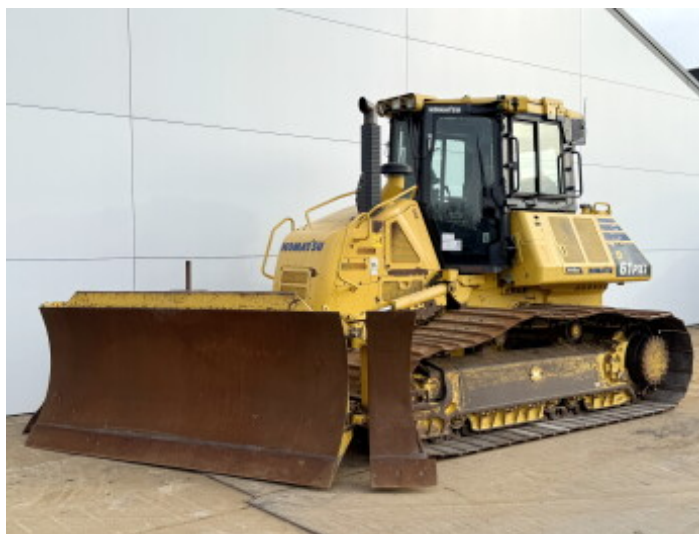

Komatsu

# Komatsu D61PXi-24

€ 99.500???

???	2017
????	BM007232
????	8.336

## Algemeen

????? D61PXi-24  
 ?????? Veldhoven, Netherlands  
 Certificaat CE + EPA  
 Available at Boss Machinery! This Komatsu D61PXi-24 Dozer from 2017 has an engine power of 126 kW and counts 8336 operational hours. The total weight of this Komatsu D61PXi-24 is 19580 kg and the dimensions are 5.47 x 2.99 x 3.30. Furthermore, this D61PXi-24 is equipped with Ripper Valve, Camera, AdBlue, Radio, Bluetooth, ??????. The Komatsu Dozer also has a CE + EPA marking. Do you want more information or do you want to try the Komatsu D61PXi-24 at our yard? Please let us know.