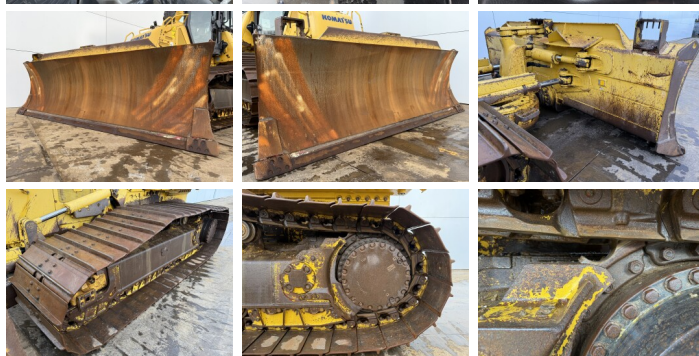

Komatsu

Komatsu D61PX-24

€ 69.500???

2017
BM007182
9.763

Algemeen

D61PX-24
Veldhoven, Netherlands
CE + EPA
Available at Boss Machinery! This Komatsu D61PX-24 Dozer from 2017 has an engine power of 126 kW and counts 9763 operational hours. The total weight of this Komatsu D61PX-24 is 19460 kg and the dimensions are 6.42 x 3.50 x 3.36. Furthermore, this D61PX-24 is equipped with Climate Control, Camera, AdBlue, Radio, Ripper Valve, Bluetooth. The Komatsu Dozer also has a CE + EPA marking. Do you want more information or do you want to try the Komatsu D61PX-24 at our yard? Please let us know.

Maten / Gewichten

19460
6.42 x 3.50 x 3.36

Motor informatie

Komatsu
SAA6D107E-3-A
6
126

Banden / Rupsen

60
60
60
86 cm

Opties

?????\?????

Climate Control

Camera

AdBlue

Radio

Ripper Valve

Bluetooth