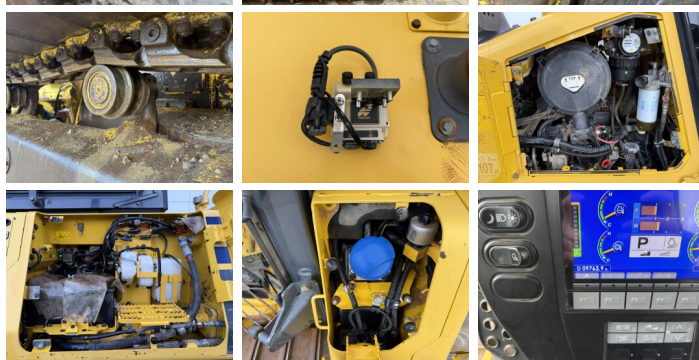

Komatsu

Komatsu D61PX-24

€ 69.500???

2017
BM007182
9.763

Algemeen

D61PX-24
Veldhoven, Netherlands
CE + EPA
Available at Boss Machinery! This Komatsu D61PX-24 Dozer from 2017 has an engine power of 126 kW and counts 9763 operational hours. The total weight of this Komatsu D61PX-24 is 19460 kg and the dimensions are 6.42 x 3.50 x 3.36. Furthermore, this D61PX-24 is equipped with Climate Control, Camera, AdBlue, Radio, Ripper Valve, Bluetooth. The Komatsu Dozer also has a CE + EPA marking. Do you want more information or do you want to try the Komatsu D61PX-24 at our yard? Please let us know.

Maten / Gewichten

19460
6.42 x 3.50 x 3.36

Motor informatie

Komatsu
SAA6D107E-3-A
6
126

Banden / Rupsen

60
60
60
86 cm

Opties

?????\?????

Climate Control

Camera

AdBlue

Radio

Ripper Valve

Bluetooth