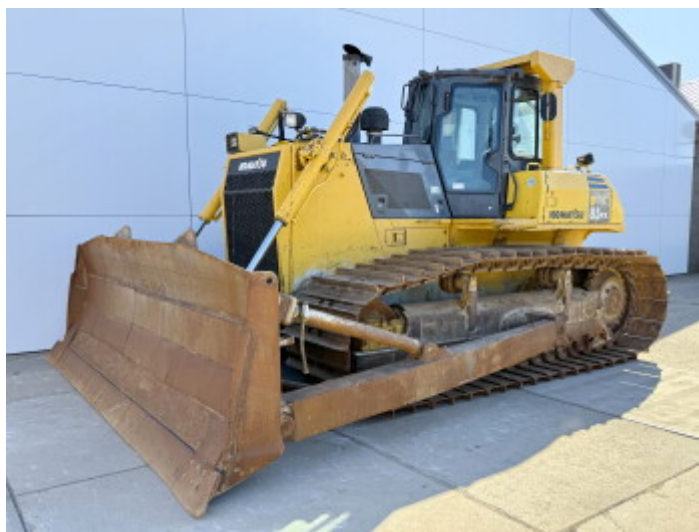

Komatsu

# Komatsu D85PX-15E0

€ 64.500???

2010  
BM006580  
16.110

## Algemeen

D85PX-15E0  
Veldhoven, Netherlands  
CE + EPA  
Available at Boss Machinery! This Komatsu D85PX-15E0 Dozer from 2010 has an engine power of 199 kW and counts 16110 operational hours. The total weight of this Komatsu D85PX-15E0 is 27650 kg and the dimensions are 6.40 x 4.35 x 3.36. Furthermore, this D85PX-15E0 is equipped with AdBlue, Bluetooth, Radio, Backup alarm. The Komatsu Dozer also has a CE + EPA marking. Do you want more information or do you want to try the Komatsu D85PX-15E0 at our yard? Please let us know.

## Maten / Gewichten

27650  
6.40 x 4.35 x 3.36