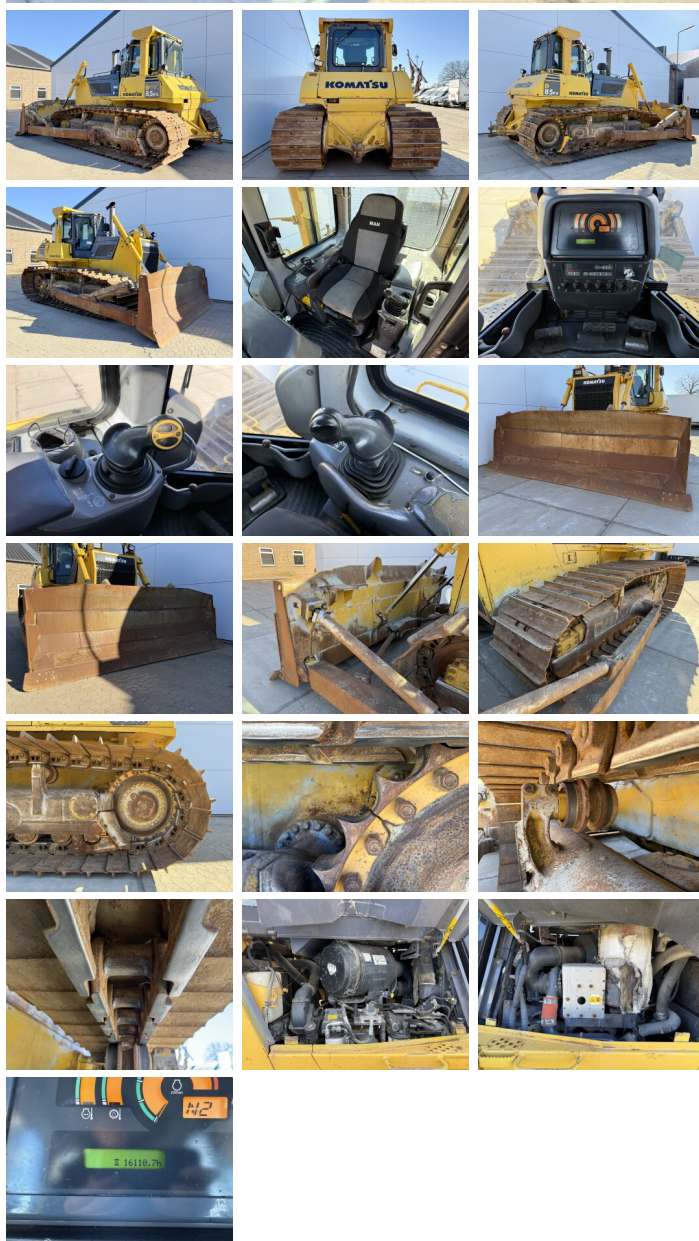

# Komatsu D85PX-15E0

€ 64.500???

2010  
BM006580  
16.110

## Algemeen

D85PX-15E0  
Veldhoven, Netherlands  
CE + EPA  
Available at Boss Machinery! This Komatsu D85PX-15E0 Dozer from 2010 has an engine power of 199 kW and counts 16110 operational hours. The total weight of this Komatsu D85PX-15E0 is 27650 kg and the dimensions are 6.40 x 4.35 x 3.36. Furthermore, this D85PX-15E0 is equipped with AdBlue, Bluetooth, Radio, Backup alarm. The Komatsu Dozer also has a CE + EPA marking. Do you want more information or do you want to try the Komatsu D85PX-15E0 at our yard? Please let us know.

## Maten / Gewichten

27650  
6.40 x 4.35 x 3.36