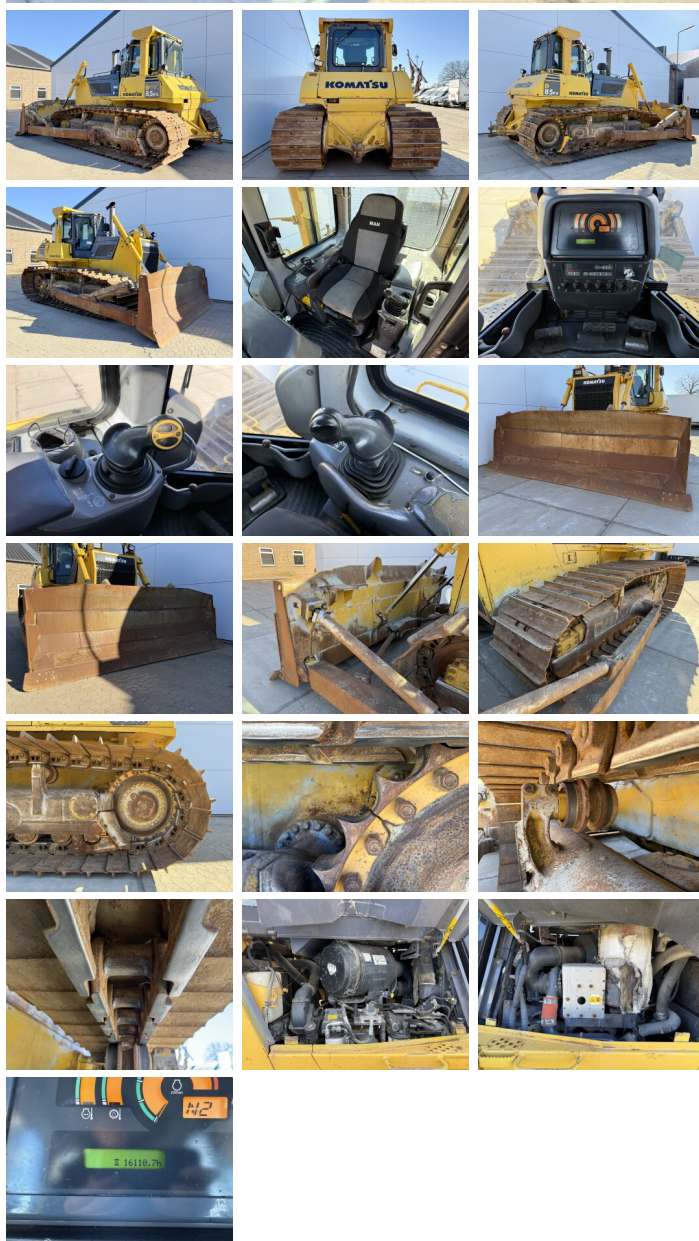

Algemeen

D85PX-15E0
Veldhoven, Netherlands
CE + EPA
Available at Boss Machinery! This Komatsu D85PX-15E0 Dozer from 2010 has an engine power of 199 kW and counts 16110 operational hours. The total weight of this Komatsu D85PX-15E0 is 27650 kg and the dimensions are 6.40 x 4.35 x 3.36. Furthermore, this D85PX-15E0 is equipped with AdBlue, Bluetooth, Radio, Backup alarm. The Komatsu Dozer also has a CE + EPA marking. Do you want more information or do you want to try the Komatsu D85PX-15E0 at our yard? Please let us know.