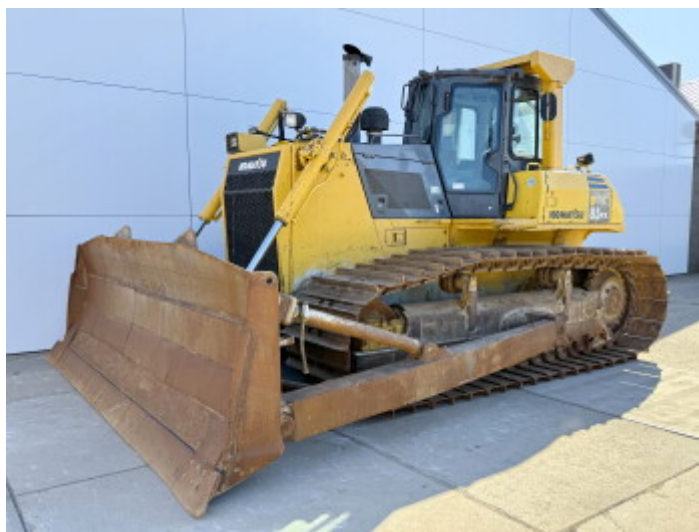

Algemeen

D85PX-15E0
Veldhoven, Netherlands
CE + EPA
Available at Boss Machinery! This Komatsu D85PX-15E0 Dozer from 2010 has an engine power of 199 kW and counts 16110 operational hours. The total weight of this Komatsu D85PX-15E0 is 27650 kg and the dimensions are 6.40 x 4.35 x 3.36. Furthermore, this D85PX-15E0 is equipped with AdBlue, Bluetooth, Radio, Backup alarm. The Komatsu Dozer also has a CE + EPA marking. Do you want more information or do you want to try the Komatsu D85PX-15E0 at our yard? Please let us know.