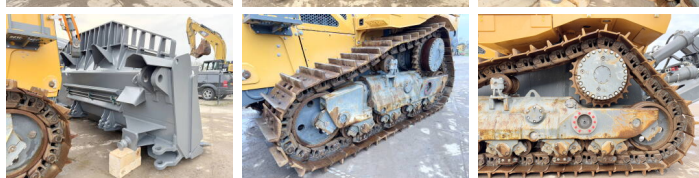

Liebherr

Liebherr PR766 05 Gen 8

€ 545.000???

??? 2022
BM006462
149

Algemeen

PR766 05 Gen 8
 Veldhoven, Netherlands
 CE
 VAUZ1681TZT021083
 Available at Boss Machinery! This Liebherr PR766 05 Gen 8 Dozer from 2022 has an engine power of 360 kW and counts 149 operational hours. The total weight of this Liebherr PR766 05 Gen 8 is 54300 kg and the dimensions are 7.05 x 2.90 x 4.00. Furthermore, this PR766 05 Gen 8 is equipped with Heated Seat, Air Suspension Seat, Climate Control, AdBlue, Pressurised Cabin, Camera, Radio, Backup alarm, The Liebherr Dozer also has a CE marking. Do you want more information or do you want to try the Liebherr PR766 05 Gen 8 at our yard? Please let us know.

Maten / Gewichten

7.05 x 2.90 x 4.00
 Blade Width 4.33m
 54300

Technische informatie

Fuel Tank: 800L

Motor informatie

Liebherr
 D9508 A7
 8
 360

Banden / Rupsen

????%	100
????\ ?????%	100
??? ?? ?????%	100
??? ??????	61 cm