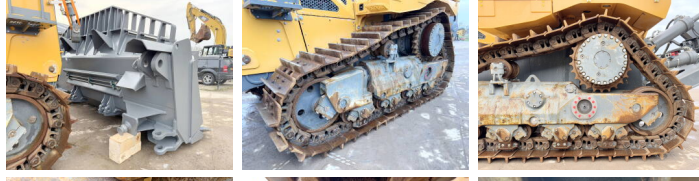

Liebherr

Liebherr PR766 05 Gen 8

€ 545.000???

2022
BM006462
149

Algemeen

PR766 05 Gen 8
 Veldhoven, Netherlands
 CE
 VAUZ1681TZT021083
 Available at Boss Machinery! This Liebherr PR766 05 Gen 8 Dozer from 2022 has an engine power of 360 kW and counts 149 operational hours. The total weight of this Liebherr PR766 05 Gen 8 is 54300 kg and the dimensions are 7.05 x 2.90 x 4.00. Furthermore, this PR766 05 Gen 8 is equipped with Heated Seat, Air Suspension Seat, Climate Control, AdBlue, Pressurised Cabin, Camera, Radio, Backup alarm, The Liebherr Dozer also has a CE marking. Do you want more information or do you want to try the Liebherr PR766 05 Gen 8 at our yard? Please let us know.

Maten / Gewichten

7.05 x 2.90 x 4.00
 Blade Width 4.33m
 54300

Technische informatie

Fuel Tank: 800L

Motor informatie

Liebherr
 D9508 A7
 8
 360

Banden / Rupsen

????%	100
????\ ?????%	100
??? ?? ?????%	100
??? ??????	61 cm