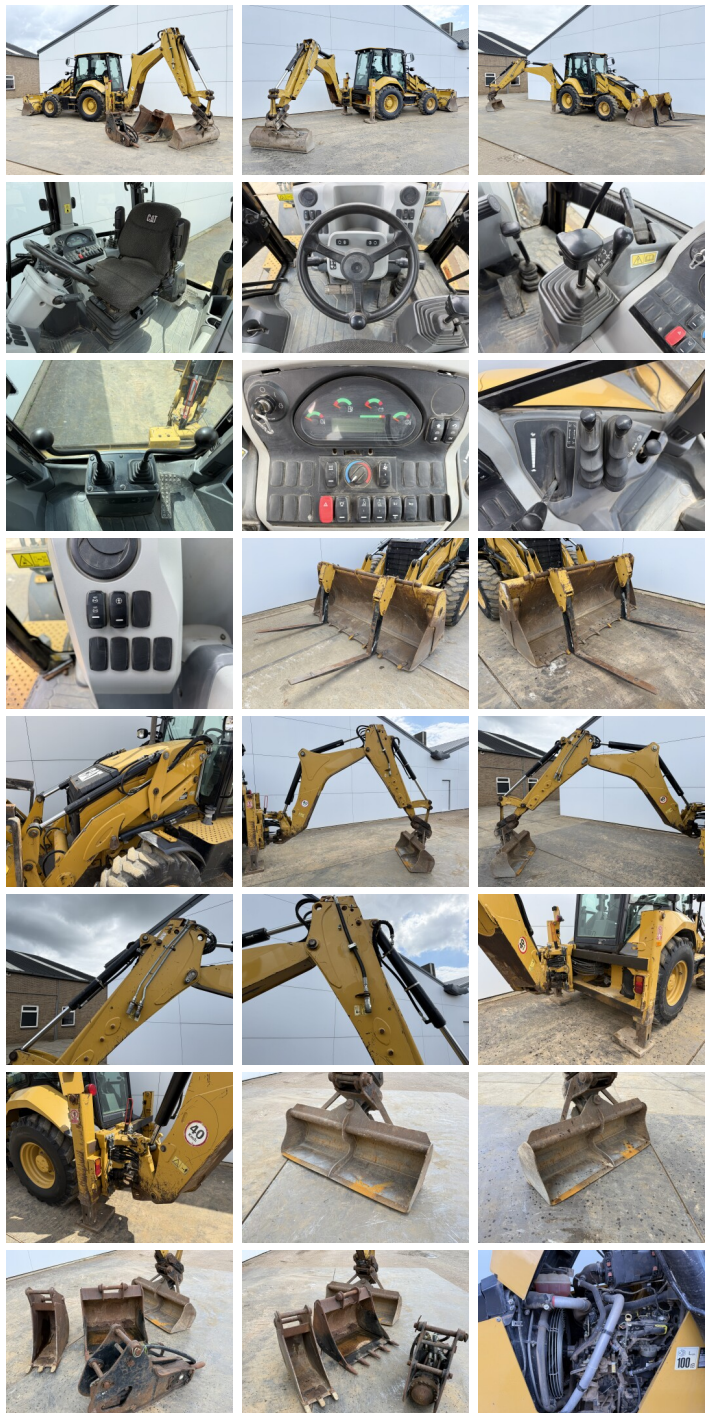

Caterpillar

Caterpillar 427F2 - Telescopic Boom

€ 48.500???

2015
BM007647
5.787

Algemeen

427F2 - Telescopic Boom
 Veldhoven, Netherlands
 CE + EPA
 Available at Boss Machinery! This used Caterpillar 427F2 - Telescopic Boom Backhoe Loader from 2015 has an engine power of 55 kW and counts 5787 operational hours. The total weight of this Caterpillar 427F2 - Telescopic Boom is 8620 kg and the dimensions are 6.38 x 2.41 x 3.74. Furthermore, this 427F2 - Telescopic Boom is equipped with
 The Caterpillar Backhoe Loader also has a CE + EPA marking. Do you want more information or do you want to try the Caterpillar 427F2 - Telescopic Boom at our yard? Please let us know.

Maten / Gewichten

8620
6.38 x 2.41 x 3.74

Technische informatie

4x4

Motor informatie

Caterpillar
C3.4B
4
55

Banden / Rupsen

20%	20%	340/80-20
30%	30%	18.4-26