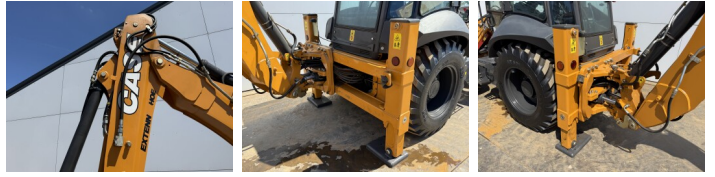

Case

Case 570SV 4WD

€ 49.500???

2026
BM007464
7

Algemeen

570SV 4WD
Veldhoven, Netherlands
Available at Boss Machinery! This used Case 570SV 4WD Backhoe Loader from 2026 has an engine power of 72 kW and counts 7 operational hours. The total weight of this Case 570SV 4WD is 7460 kg and the dimensions are 5.90 x 2.28 x 3.94. Furthermore, this 570SV 4WD is equipped with ... Do you want more information or do you want to try the Case 570SV 4WD at our yard? Please let us know.

Maten / Gewichten

5.90 x 2.28 x 3.94
7460

Technische informatie

4x4

Motor informatie

FPT
S8000
4
72

Banden / Rupsen

12.5-18
16.9-28