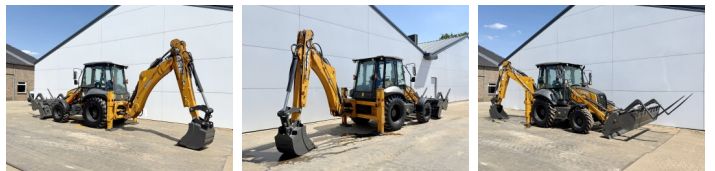

Case

Case 570SV 4WD

€ 49.500???

2026
BM007464
7

Algemeen

570SV 4WD
Veldhoven, Netherlands
Available at Boss Machinery! This used Case 570SV 4WD Backhoe Loader from 2026 has an engine power of 72 kW and counts 7 operational hours. The total weight of this Case 570SV 4WD is 7460 kg and the dimensions are 5.90 x 2.28 x 3.94. Furthermore, this 570SV 4WD is equipped with ... Do you want more information or do you want to try the Case 570SV 4WD at our yard? Please let us know.

Maten / Gewichten

5.90 x 2.28 x 3.94
7460

Technische informatie

4x4

Motor informatie

FPT
S8000
4
72

Banden / Rupsen

12.5-18
16.9-28