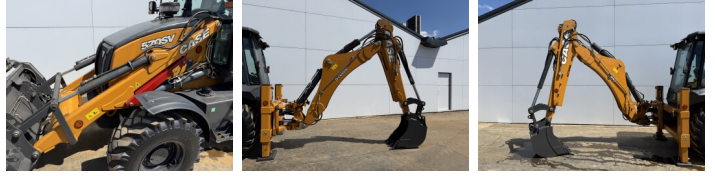

Banden / Rupsen

100%	100%	12.5-18
100%	100%	16.9-28