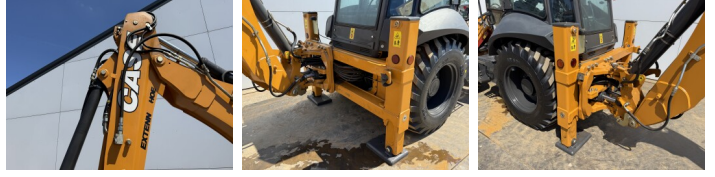

Banden / Rupsen

100%	100%	12.5-18
100%	100%	16.9-28