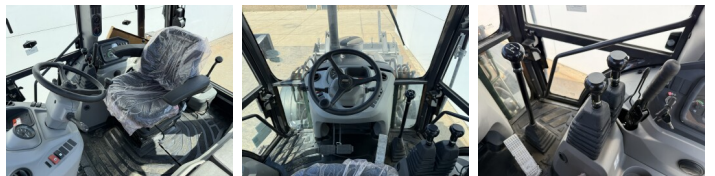

Banden / Rupsen

100%	100%	12.5-18
100%	100%	16.9-28