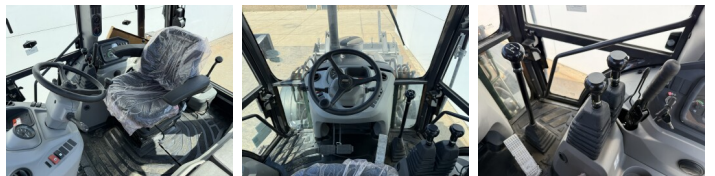

Case

Case 570SV 4WD

€ 49.500???

???	2026
????	BM007464
????	7

Algemeen

570SV 4WD
 Veldhoven, Netherlands
 Available at Boss Machinery! This used Case 570SV 4WD Backhoe Loader from 2026 has an engine power of 72 kW and counts 7 operational hours. The total weight of this Case 570SV 4WD is 7460 kg and the dimensions are 5.90 x 2.28 x 3.94. Furthermore, this 570SV 4WD is equipped with ???????. Do you want more information or do you want to try the Case 570SV 4WD at our yard? Please let us know.

Maten / Gewichten

5.90 x 2.28 x 3.94
7460

Technische informatie

4x4

Motor informatie

FPT
S8000 3.9L
4
72

Banden / Rupsen

100%	100%	12.5-18
100%	100%	16.9-28