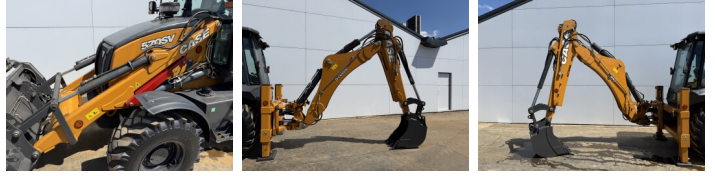

Case

Case 570SV 4WD

€ 49.500???

???	2026
????	BM007464
????	7

Algemeen

570SV 4WD
 Veldhoven, Netherlands
 Available at Boss Machinery! This used Case 570SV 4WD Backhoe Loader from 2026 has an engine power of 72 kW and counts 7 operational hours. The total weight of this Case 570SV 4WD is 7460 kg and the dimensions are 5.90 x 2.28 x 3.94. Furthermore, this 570SV 4WD is equipped with ???????. Do you want more information or do you want to try the Case 570SV 4WD at our yard? Please let us know.

Maten / Gewichten

5.90 x 2.28 x 3.94
7460

Technische informatie

4x4

Motor informatie

FPT
S8000 3.9L
4
72

Banden / Rupsen

100%	100%	12.5-18
100%	100%	16.9-28