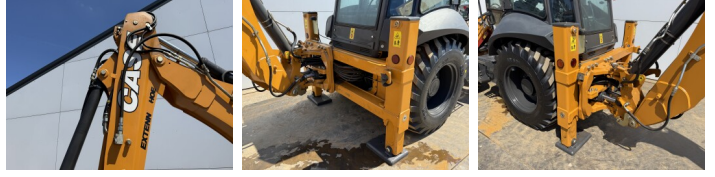

Case

Case 570SV 4WD

€ 49.500???

???	2026
????	BM007464
????	7

Algemeen

570SV 4WD
 Veldhoven, Netherlands
 Available at Boss Machinery! This used Case 570SV 4WD Backhoe Loader from 2026 has an engine power of 72 kW and counts 7 operational hours. The total weight of this Case 570SV 4WD is 7460 kg and the dimensions are 5.90 x 2.28 x 3.94. Furthermore, this 570SV 4WD is equipped with ???????. Do you want more information or do you want to try the Case 570SV 4WD at our yard? Please let us know.

Maten / Gewichten

5.90 x 2.28 x 3.94
7460

Technische informatie

4x4

Motor informatie

FPT
S8000 3.9L
4
72

Banden / Rupsen

100%	100%	12.5-18
100%	100%	16.9-28