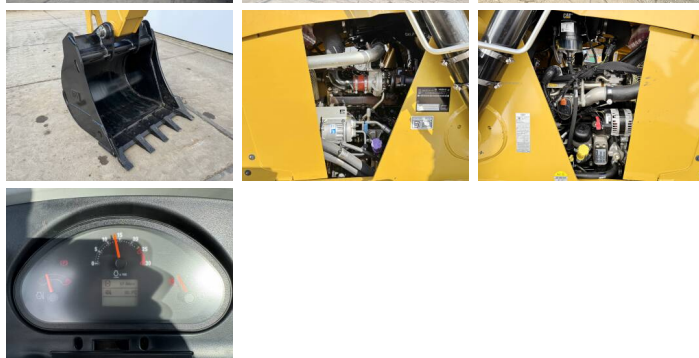

Opties

?????\?????