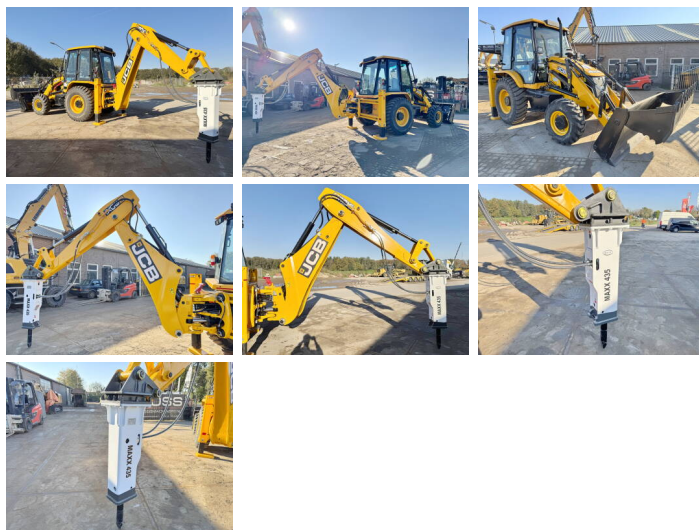

JCB

JCB 3DX / 3CX 4WD + Maxx 435 Hammer

€ 52.000???

???

2025
BM006034
5

Algemeen

3DX / 3CX 4WD + Maxx 435 Hammer
Veldhoven, Netherlands
NOT FOR SALE IN EU / NO CE MARK
Available at Boss Machinery! This used JCB 3DX / 3CX 4WD + Maxx 435 Hammer Backhoe Loader from 2025 has an engine power of 55 kW and counts 5 operational hours. The total weight of this JCB 3DX / 3CX 4WD + Maxx 435 Hammer is 7460 kg and the dimensions are 5.80 x 2.42 x 3.00. Furthermore, this 3DX / 3CX 4WD + Maxx 435 Hammer is equipped with Radio. The JCB Backhoe Loader also has a NOT FOR SALE IN EU / NO CE MARK marking. Do you want more information or do you want to try the JCB 3DX / 3CX 4WD + Maxx 435 Hammer at our yard? Please let us know.

Maten / Gewichten

7460
5.80 x 2.42 x 3.00

Technische informatie

Fuel Tank: 128L
4 x 4

Motor informatie

JCB
444TA4-55
4

???? (?? ?????)

?????? ?????? ?? 55