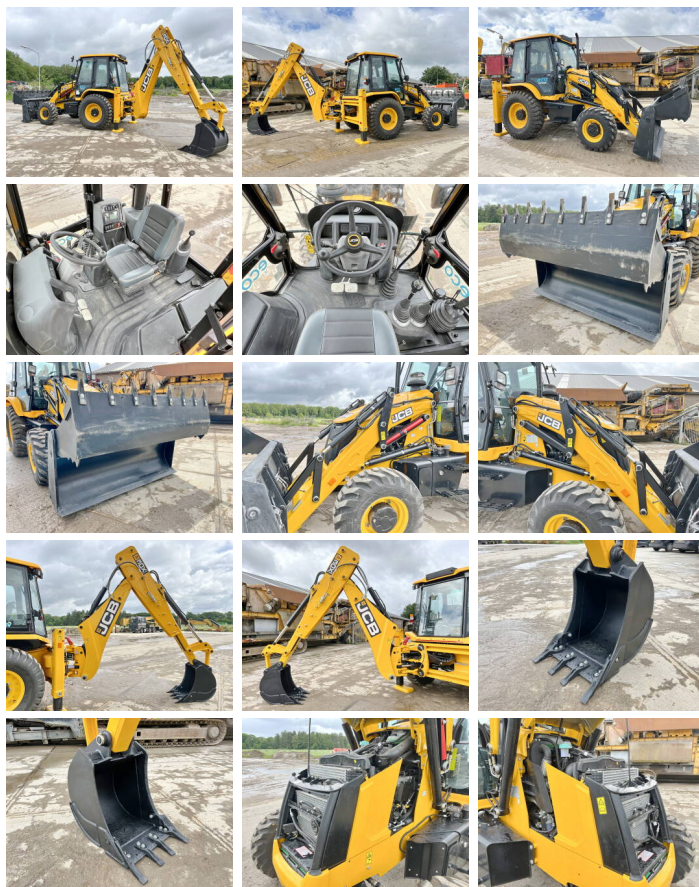

JCB

JCB 3DX / 3CX Super Eco Xpert - Telescopic Boom

€ 55.000???

2026
BM005937
4

Algemeen

3DX / 3CX Super Eco Xpert
4WD - Telescopic Boom
Veldhoven, Netherlands
NOT FOR SALE IN EU / NO CE MARK
Available at Boss Machinery! This used JCB 3DX / 3CX Super Eco Xpert 4WD - Telescopic Boom Backhoe Loader from 2026 has an engine power of 55 kW and counts 4 operational hours. The total weight of this JCB 3DX / 3CX Super Eco Xpert 4WD - Telescopic Boom is 7460 kg and the dimensions are 5.80 x 2.42 x 3.00. Furthermore, this 3DX / 3CX Super Eco Xpert 4WD - Telescopic Boom is equipped with Telescopic Arm, Radio, HP Hammer Lines. The JCB Backhoe Loader also has a NOT FOR SALE IN EU / NO CE MARK marking. Do you want more information or do you want to try the JCB 3DX / 3CX Super Eco Xpert 4WD - Telescopic Boom at our yard? Please let us know.

Maten / Gewichten

7460
5.80 x 2.42 x 3.00

Technische informatie

Fuel Tank: 128L
4 x 4

Motor informatie

???? ?	JCB
???\???	444TA4-55
???????\????	4
????	
???? (?? ?)	
?????? ?	55

Banden / Rupsen

100% 100%	12.5-18
100% 100%	16.9-28