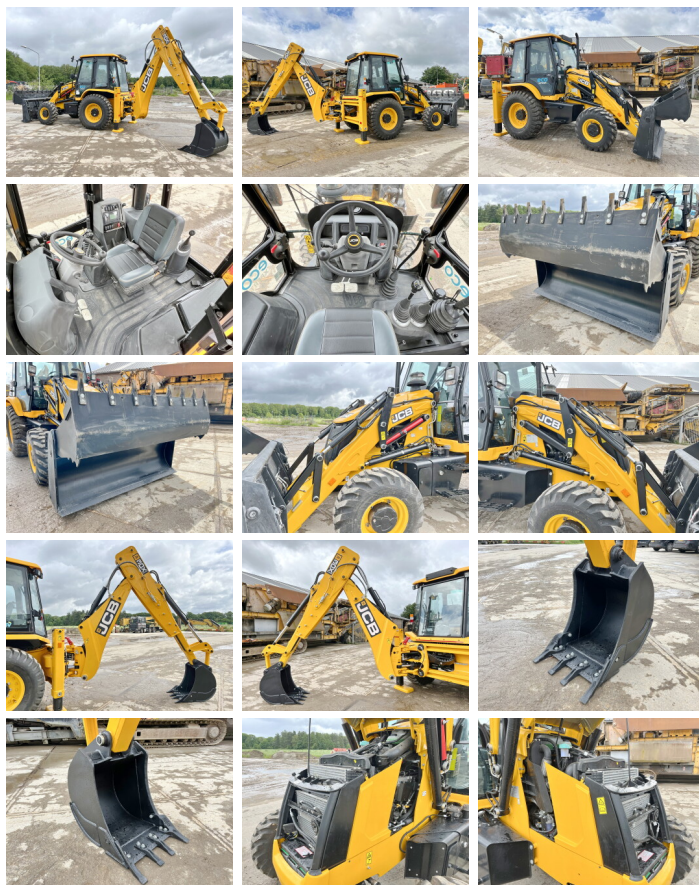

JCB

JCB 3DX / 3CX Super Eco Xpert - Telescopic Boom

€ 55.000???

2026
BM005936
4

Algemeen

3DX / 3CX Super Eco Xpert
4WD - Telescopic Boom
Veldhoven, Netherlands
NOT FOR SALE IN EU / NO CE MARK
Available at Boss Machinery! This used JCB 3DX / 3CX Super Eco Xpert 4WD - Telescopic Boom Backhoe Loader from 2026 has an engine power of 55 kW and counts 4 operational hours. The total weight of this JCB 3DX / 3CX Super Eco Xpert 4WD - Telescopic Boom is 7460 kg and the dimensions are 5.80 x 2.42 x 3.00. Furthermore, this 3DX / 3CX Super Eco Xpert 4WD - Telescopic Boom is equipped with Telescopic Arm, Radio, HP Hammer Lines, etc. The JCB Backhoe Loader also has a NOT FOR SALE IN EU / NO CE MARK marking. Do you want more information or do you want to try the JCB 3DX / 3CX Super Eco Xpert 4WD - Telescopic Boom at our yard? Please let us know.

Maten / Gewichten

5.80 x 2.42 x 3.00
7460

Technische informatie

Fuel Tank: 128L
4 x 4

Motor informatie

???? ?	JCB
???\???	444TA4-55
???????\???	4
????	
???? (?? ?)	
?????? ?	55

Banden / Rupsen

100% 100%	12.5-18
100% 100%	16.9-28